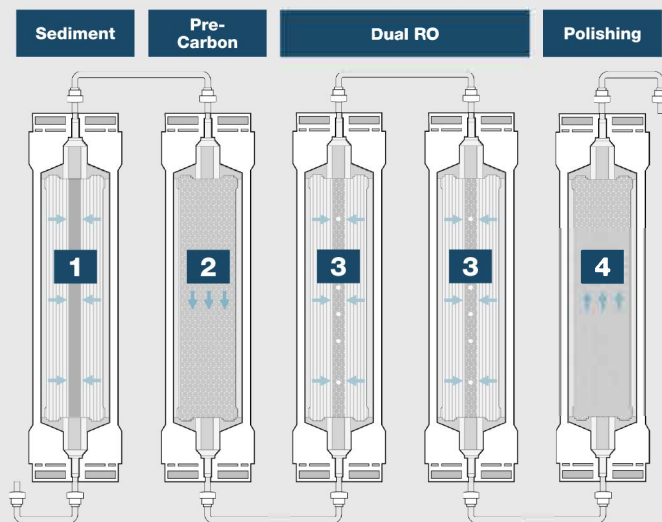

 State-of-the-art reverse osmosis purification

 Leak protection system

Specifications

DESCRIPTION	SPECIFICATION
Weight	119.5 lbs/54.2 kg
Dimensions	16.9" w x 19.4" d x 58.7" h 430 mm w x 492 mm d x 1490 mm h
Colors	Black
Cold Tank Capacity	1.2 gallons/4.7 liters
Ambient Tank Capacity	4.5 gallons/16.9 liters
Hot Tank Capacity	1.2 gallons/4.6 liters
Ice Production	37.9 lbs/17.2 kg per day
Ice Storage	8.8 lbs/4 kg
Dispense Height	8.625"
Recommended Water Pressure	60-70 psi
Rated Voltage/Frequency	110v/60Hz @ 6.5 amps
Power Consumption	2.83 kWh/24 hours

Manufactured in Korea

Multi-Stage Purification

-  **1 Sediment Filter**
Reduces particles such as dirt, silt, rust and pipe residue
-  **2 Pre-Carbon Filter**
Reduces chlorine, chemicals and pesticides
-  **3 Reverse Osmosis (RO) Membrane**
Reduces solids, arsenic, bacteria, viruses, pharmaceuticals, and metals
-  **4 Polishing Filter**
Coconut shell carbon polishes the water for great taste